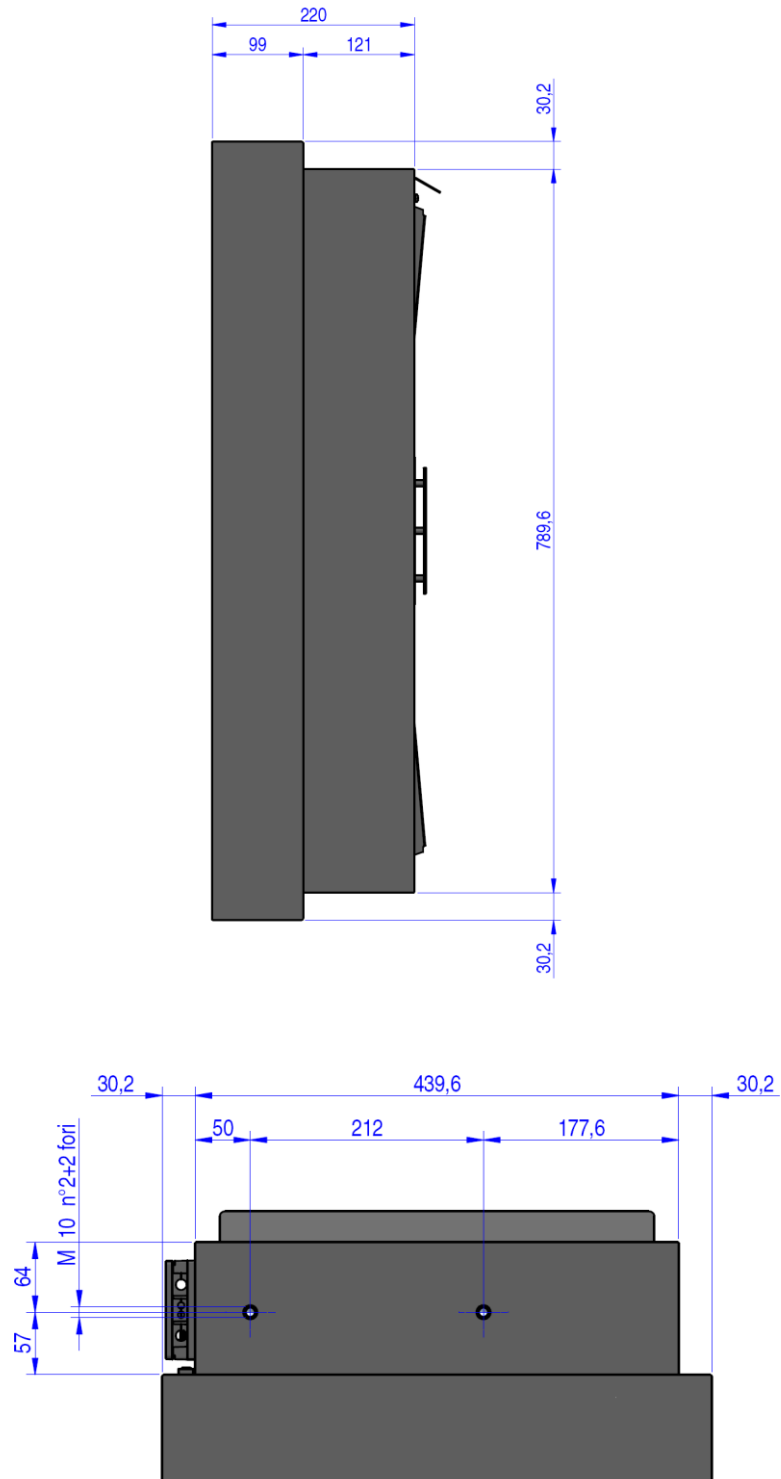

10.2 32" Portrait Display dimensions

10.3 46" Landscape Display dimensions